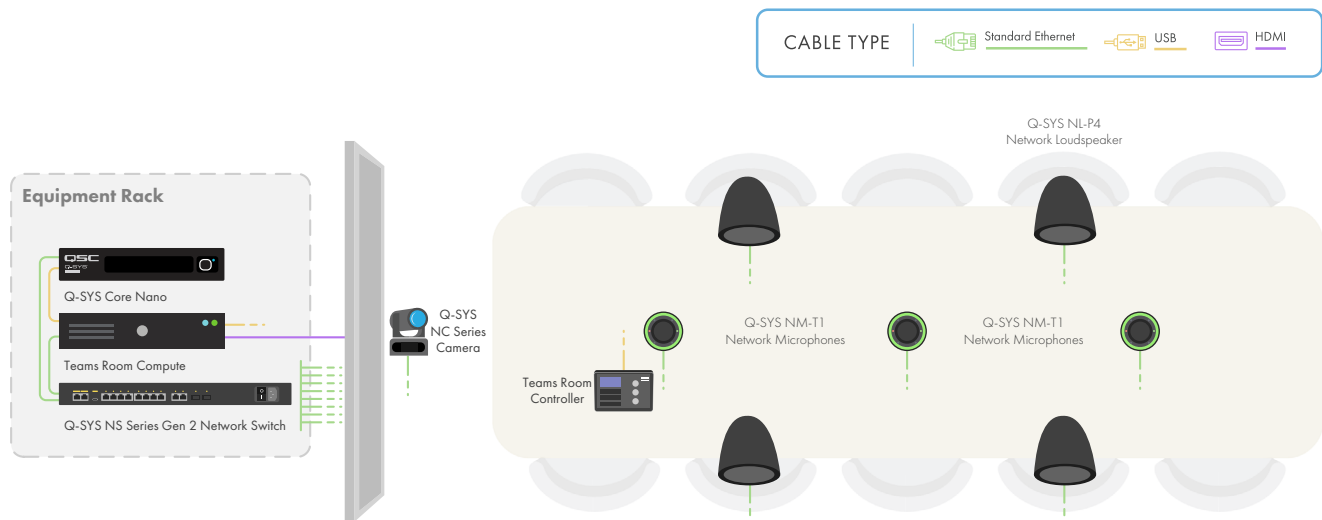

- The Q-SYS Core Nano Processor is the hub of the system. It connects to the Teams Room Compute with a single driverless USB connection for audio and video.
- The Certified Teams Room sample design provides certified audio settings for Microsoft Teams Rooms, including advanced configurable acoustic echo cancellation (AEC) and noise reduction delivering echo free audio even in the most challenging rooms.
- Q-SYS NC-12x80, a network PTZ camera, uses the power of the network allowing you to use as many Q-SYS network conference cameras in the space providing multiple points of view to frame the right shot.
- Q-SYS NL-C4 and NL-P4 are ideal for overhead loudspeaker placement for in-ceiling and open ceiling applications respectively. Both options integrate into your space with a single Ethernet cable to reduce overall hardware footprint and lower system cost.
- Q-SYS NL-SB42 is a network soundbar ideal for placement at the display for directional audio applications
- Q-SYS NM-T1 networked microphone offers advanced beamforming technology to ensure optimal clarity with onboard call controls, and touchless muting capability.
- Sennheiser TeamConnect Ceiling 2 auto dynamic beamforming technology enables flexible room configurations and captures speech from anywhere in the room.

In-ceiling microphone and loudspeakers

A traditional meeting spaces with a standard ceiling height and a desire to keep the table top clear.

Tabletop microphones and directional loudspeaker

Ability for far end audio to come from the front of room to deliver a more realistic experience.

Tabletop microphones and pendant loudspeakers

A open ceiling environment where traditional loudspeakers are not practical.

Core Components: Product	Quantity	
Q-SYS Core Nano processor	1	
Q-SYS NS10-720++ network switch	1	
Q-SYS NC-12x80 network camera	1	