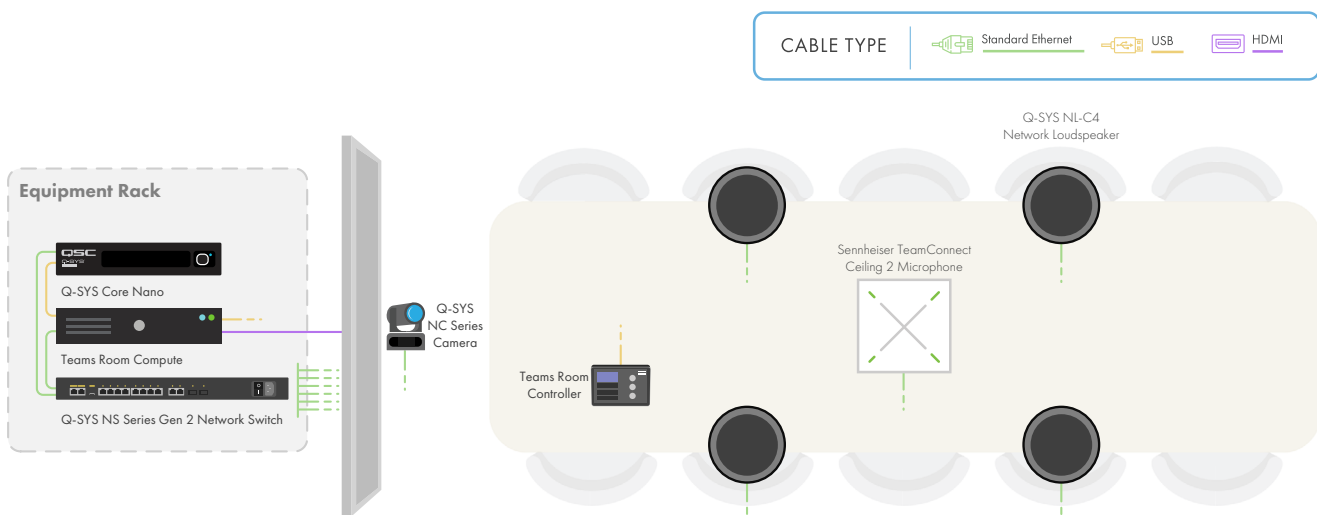

In-ceiling microphone and loudspeakers

A traditional meeting spaces with a standard ceiling height and a desire to keep the table top clear.