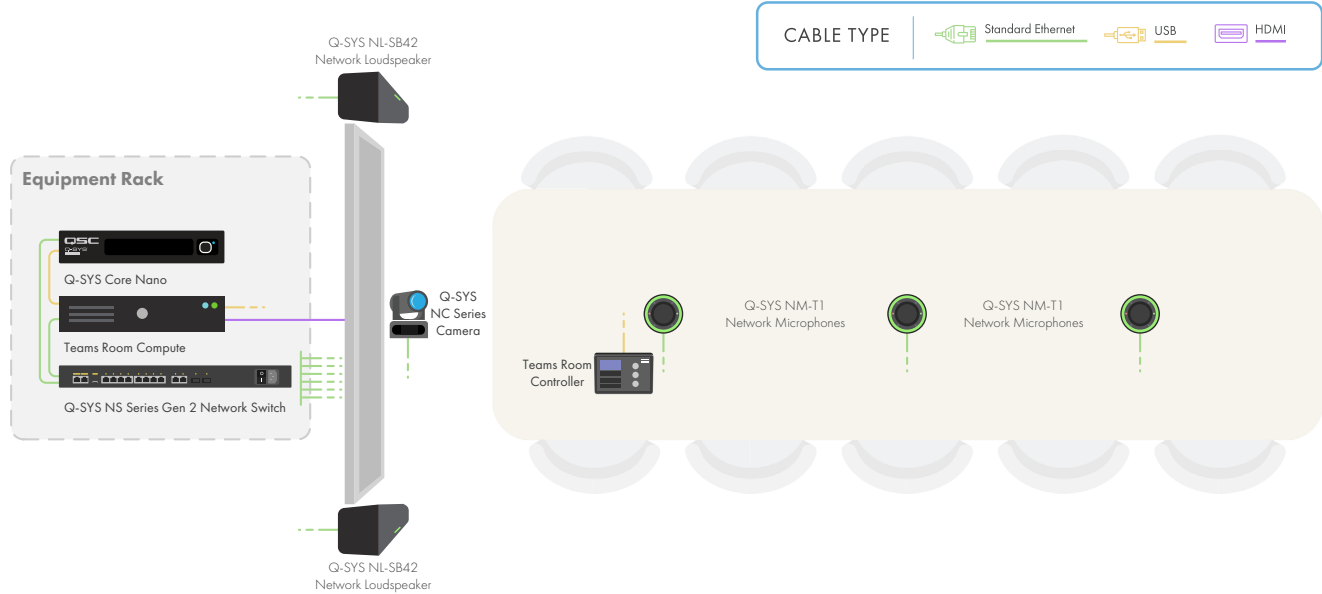

- The Q-SYS Core Nano Processor is the hub of the system. It connects to the Teams Room Compute with a single driverless USB connection for audio and video.
- The Certified Teams Room sample design provides certified audio settings for Microsoft Teams Rooms, including advanced configurable acoustic echo cancellation (AEC) and noise reduction delivering echo free audio even in the most challenging rooms.
- Q-SYS NC-12x80, a network PTZ camera, uses the power of the network allowing you to use as many Q-SYS network conference cameras in the space providing multiple points of view to frame the right shot.
- Q-SYS NL-C4 and NL-P4 are ideal for overhead loudspeaker placement for in-ceiling and open ceiling applications respectively. Both options integrate into your space with a single Ethernet cable to reduce overall hardware footprint and lower system cost.
- Q-SYS NL-SB42 is a network soundbar ideal for placement at the display for directional audio applications
- Q-SYS NM-T1 networked microphone offers advanced beamforming technology to ensure optimal clarity with onboard call controls, and touchless muting capability.
- Sennheiser TeamConnect Ceiling 2 auto dynamic beamforming technology enables flexible room configurations and captures speech from anywhere in the room.

In-ceiling microphone and loudspeakers

A traditional meeting spaces with a standard ceiling height and a desire to keep the table top clear.

Tabletop microphones and directional loudspeaker

Ability for far end audio to come from the front of room to deliver a more realistic experience.