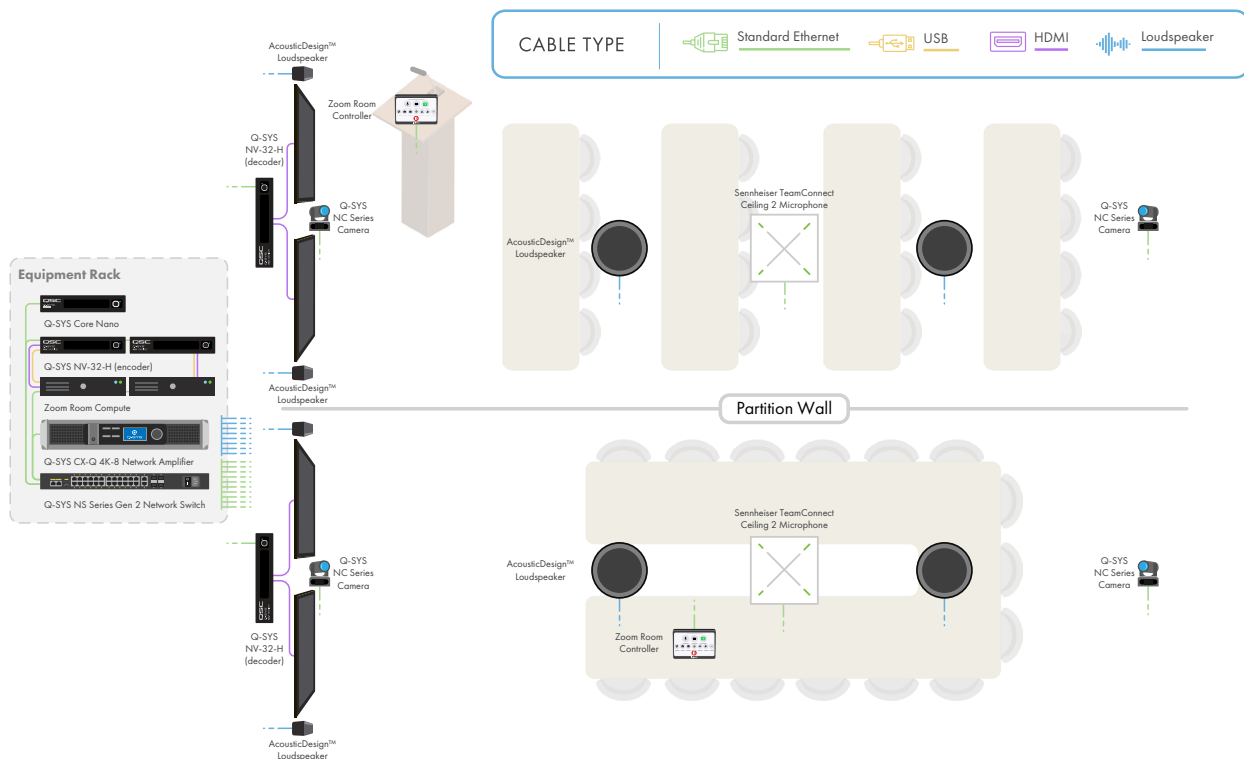

Solutions Overview Guide

Meeting Room Solution: Divisible Room

Transform your high-impact divisible rooms into exceptional Zoom Rooms environments using Q-SYS. Our diverse range of devices is designed to cater to your room's specific requirements, offering various loudspeaker options for in-ceiling, open ceiling, and directional audio needs. Beyond advanced audio processing, the Q-SYS Core Processor empowers you with multi-camera switching, automation, and comprehensive room control features.

- The Q-SYS Core Nano Processor is the hub of the system. It connects to the Zoom Rooms Compute with a single driverless USB connection for audio and video.
- The Zoom Rooms sample design offers audio settings optimized for Zoom Rooms, featuring advanced configurable acoustic echo cancellation (AEC) and noise reduction. These enhancements guarantee echo-free audio, even in the most acoustically challenging spaces.
- Q-SYS NC-12x80 and NC-20x60, network PTZ cameras, use the power of the network allowing you to use as many Q-SYS network conference cameras in the space providing multiple points of view to frame the right shot.
- AcousticDesign™ Series AD-C6T ceiling loudspeakers are ideal for overhead loudspeaker placement for in-ceiling and open ceiling applications respectively.
- AcousticDesign™ Series AD-S802T surface column-mount loudspeakers offer directional audio for a more natural videoconferencing experience when mounted beside a display.
- Q-SYS NV Series video endpoint allows multi-stream video encoding or decoding for network-based HDMI video distribution.
- Sennheiser TeamConnect Ceiling 2 auto dynamic beamforming technology enables flexible room configurations and captures speech from anywhere in the room.