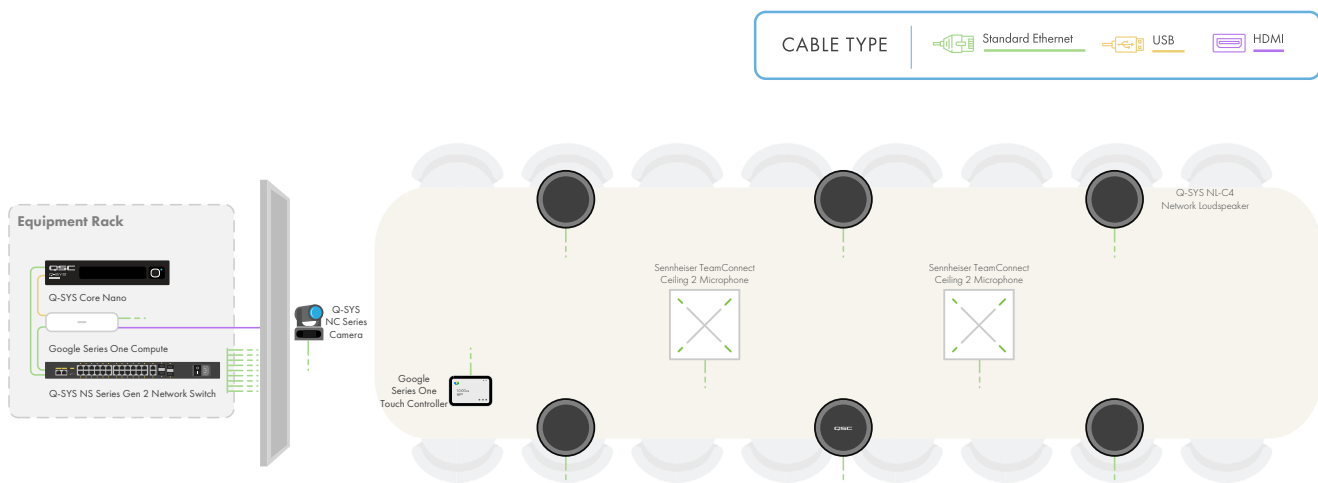

Solutions Overview Guide

Meeting Room Solution: Extra Large Conference Room - Seat Count: 14+

Bring the Google Meet experience to your extra large sized high-impact rooms with Q-SYS. Our extensive portfolio of Google Meet Certified devices enables designing to the needs of the room, including loudspeaker options for in-ceiling, open ceiling, and directional audio requirements. In addition to audio processing, the Q-SYS Core Processor supports multi camera switching, automation, and room control.

- The Q-SYS Core Nano Processor is the hub of the system. It connects to the Google Series One Compute with a single driverless USB connection for audio and video.
- The Certified Google Meet sample design provides certified audio settings for Google Meet Rooms, including advanced configurable acoustic echo cancellation (AEC) and noise reduction delivering echo free audio even in the most challenging rooms.
- Q-SYS NC-12x80, a network PTZ camera, uses the power of the network allowing you to use as many Q-SYS network conference cameras in the space providing multiple points of view to frame the right shot.
- Q-SYS NL-C4 and NL-P4 are ideal for overhead loudspeaker placement for in-ceiling and open ceiling applications respectively. Both options integrate into your space with a single Ethernet cable to reduce overall hardware footprint and lower system cost.
- Q-SYS NL-SB42 is a network soundbar ideal for placement at the display for directional audio applications
- Sennheiser TeamConnect Ceiling 2 auto dynamic beamforming technology enables flexible room configurations and captures speech from anywhere in the room.

In-ceiling microphone and loudspeakers

A traditional meeting spaces with a standard ceiling height and a desire to keep the table top clear.

Directional loudspeaker

Ability for far end audio to come from the front of room to deliver a more realistic experience.