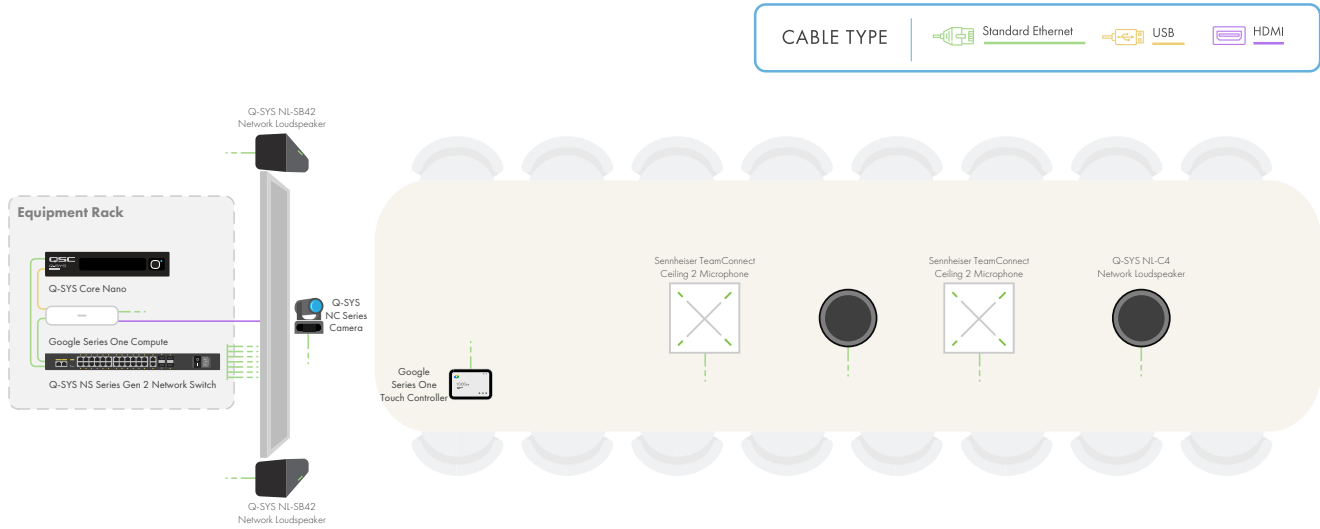

Solutions Overview Guide

Meeting Room Solution: Extra Large Conference Room - Seat Count: 14+

Bring the Google Meet experience to your extra large sized high-impact rooms with Q-SYS. Our extensive portfolio of Google Meet Certified devices enables designing to the needs of the room, including loudspeaker options for in-ceiling, open ceiling, and directional audio requirements. In addition to audio processing, the Q-SYS Core Processor supports multi camera switching, automation, and room control.

- The Q-SYS Core Nano Processor is the hub of the system. It connects to the Google Series One Compute with a single driverless USB connection for audio and video.
- The Certified Google Meet sample design provides certified audio settings for Google Meet Rooms, including advanced configurable acoustic echo cancellation (AEC) and noise reduction delivering echo free audio even in the most challenging rooms.
- Q-SYS NC-12x80, a network PTZ camera, uses the power of the network allowing you to use as many Q-SYS network conference cameras in the space providing multiple points of view to frame the right shot.
- Q-SYS NL-C4 and NL-P4 are ideal for overhead loudspeaker placement for in-ceiling and open ceiling applications respectively. Both options integrate into your space with a single Ethernet cable to reduce overall hardware footprint and lower system cost.
- Q-SYS NL-SB42 is a network soundbar ideal for placement at the display for directional audio applications
- Sennheiser TeamConnect Ceiling 2 auto dynamic beamforming technology enables flexible room configurations and captures speech from anywhere in the room.

In-ceiling microphone and loudspeakers

A traditional meeting spaces with a standard ceiling height and a desire to keep the table top clear.

Directional loudspeaker

Ability for far end audio to come from the front of room to deliver a more realistic experience.