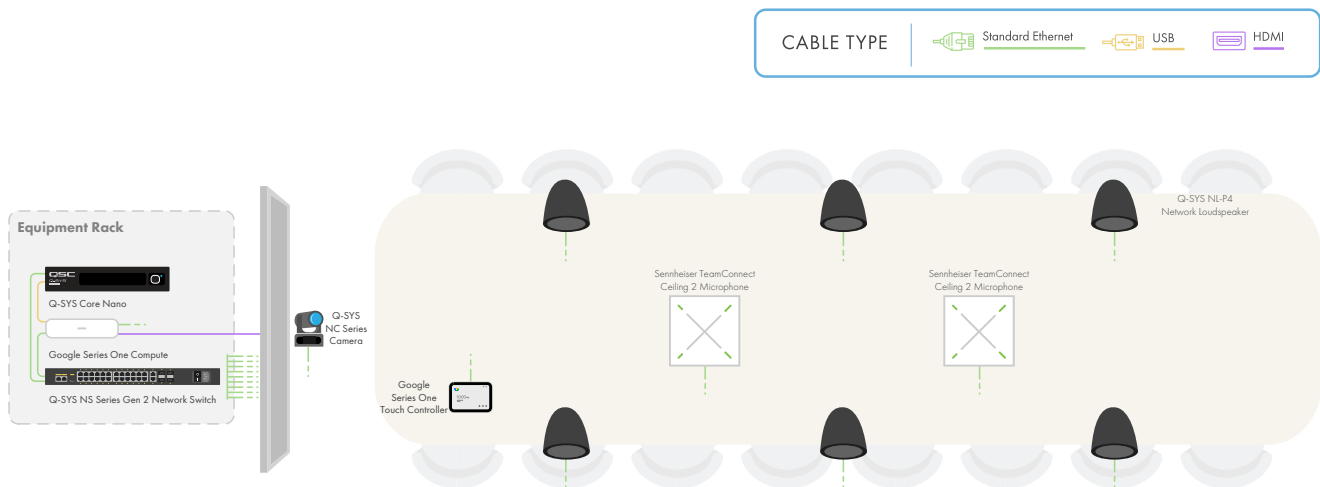

- The Q-SYS Core Nano Processor is the hub of the system. It connects to the Google Series One Compute with a single driverless USB connection for audio and video.
- The Certified Google Meet sample design provides certified audio settings for Google Meet Rooms, including advanced configurable acoustic echo cancellation (AEC) and noise reduction delivering echo free audio even in the most challenging rooms.
- Q-SYS NC-12x80, a network PTZ camera, uses the power of the network allowing you to use as many Q-SYS network conference cameras in the space providing multiple points of view to frame the right shot.
- Q-SYS NL-C4 and NL-P4 are ideal for overhead loudspeaker placement for in-ceiling and open ceiling applications respectively. Both options integrate into your space with a single Ethernet cable to reduce overall hardware footprint and lower system cost.
- Q-SYS NL-SB42 is a network soundbar ideal for placement at the display for directional audio applications
- Sennheiser TeamConnect Ceiling 2 auto dynamic beamforming technology enables flexible room configurations and captures speech from anywhere in the room.

In-ceiling microphone and loudspeakers

A traditional meeting spaces with a standard ceiling height and a desire to keep the table top clear.

Directional loudspeaker

Ability for far end audio to come from the front of room to deliver a more realistic experience.

Pendant loudspeakers

A open ceiling environment where traditional loudspeakers are not practical.

Core Components: Product	Quantity	
Q-SYS Core Nano processor	1	
Q-SYS NS26-300+ network switch	1	
Q-SYS NC-12x80 network camera	1	
Sennheiser TeamConnect Ceiling 2 microphone	2	