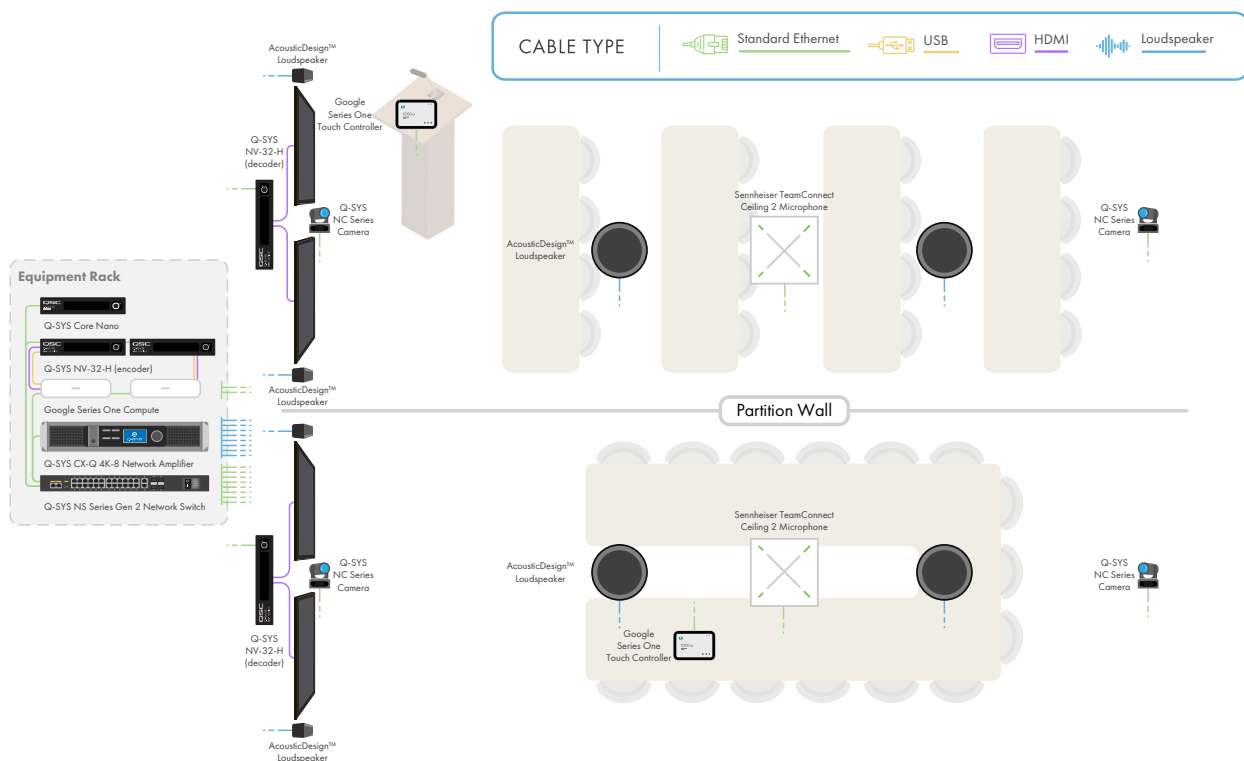

# Solutions Overview Guide

## Meeting Room Solution: Divisible Room

Bring the Google Meet experience to your high-impact divisible rooms with Q-SYS. Our extensive portfolio of Google Meet Certified devices enables designing to the needs of the room, including loudspeaker options for in-ceiling, open ceiling, and directional audio requirements. In addition to audio processing, the Q-SYS Core Processor supports multi camera switching, automation, and room control.

- The Q-SYS Core Nano Processor is the hub of the system. It connects to the Google Series One Compute with a single driverless USB connection for audio and video.
- The Certified Google Meet sample design provides certified audio settings for Google Meet Rooms, including advanced configurable acoustic echo cancellation (AEC) and noise reduction delivering echo free audio even in the most challenging rooms.
- Q-SYS NC-12x80 and NC-20x60, network PTZ cameras, use the power of the network allowing you to use as many Q-SYS network conference cameras in the space providing multiple points of view to frame the right shot.
- AcousticDesign™ Series AD-C6T ceiling loudspeakers are ideal for overhead loudspeaker placement for in-ceiling and open ceiling applications respectively.
- AcousticDesign™ Series AD-S802T surface column-mount loudspeakers offer directional audio for a more natural videoconferencing experience when mounted beside a display.
- Q-SYS NV Series video endpoint allows multi-stream video encoding or decoding for network-based HDMI video distribution.
- Sennheiser TeamConnect Ceiling 2 auto dynamic beamforming technology enables flexible room configurations and captures speech from anywhere in the room.